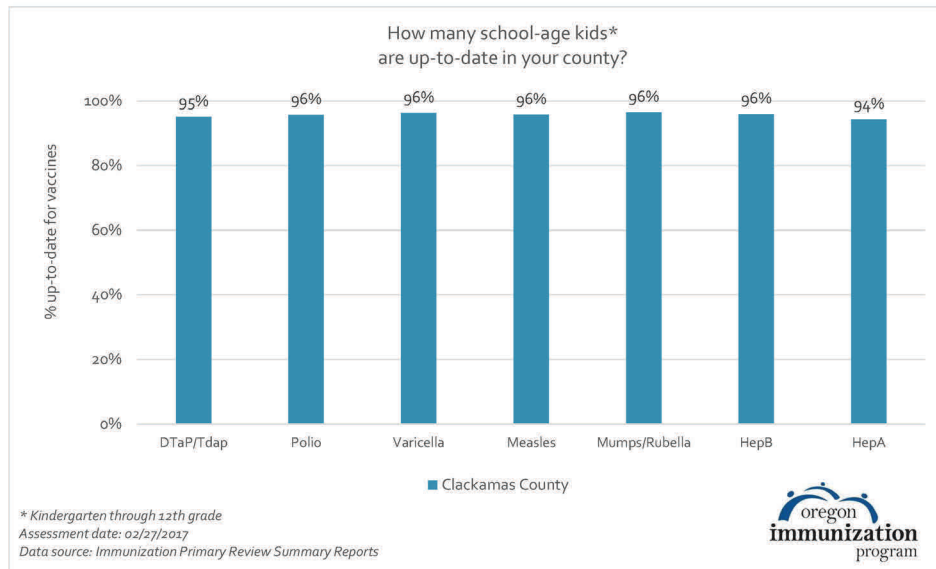

Clackamas County K-12