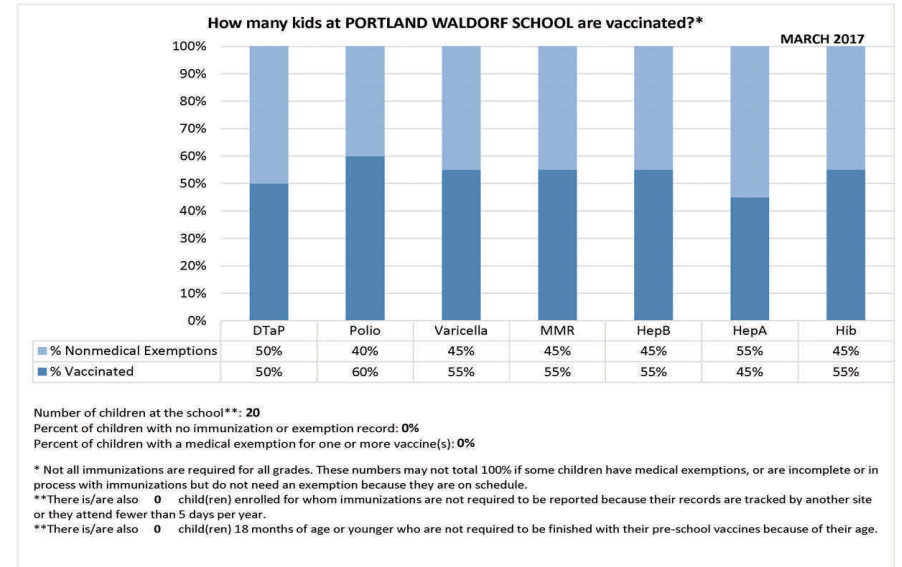

PWS Pre-Kindergarten